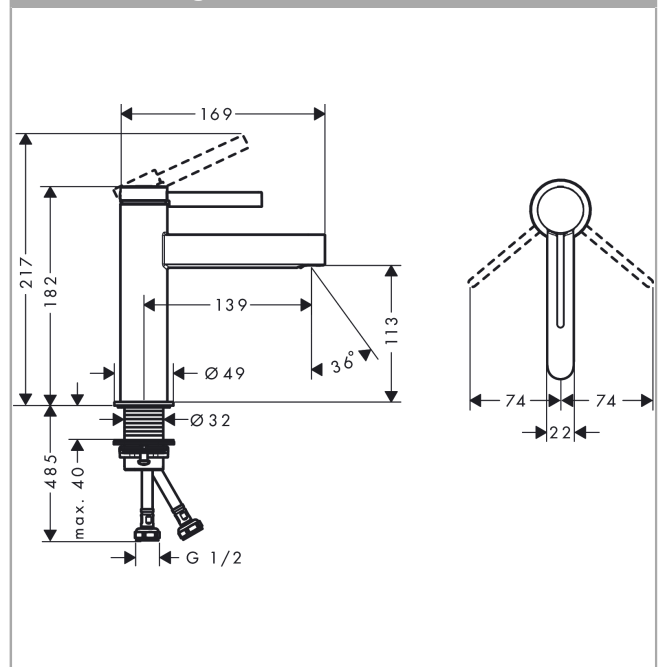

Finoris

Single lever basin mixer 110 without waste set

Surfaces: **Matt White** Article Number: **76020703**

Description

product features

- ComfortZone 110
- projection: 139 mm
- spout height: 113 mm
- spray type: laminar spray
- ceramic cartridge
- temperature limitation adjustable
- suitable for continuous flow water heaters
- connection type: G ½ connections
- connection dimension: DN15

Technology

Design awards

reddot winner 2021

Product image

Scale drawing

Flowchart